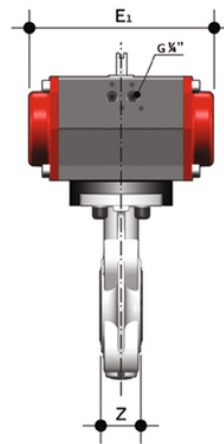

FKOC/CP NC LUG ISO-DIN - Pneumatically actuated butterfly valve DN 65

Pneumatically actuated butterfly valve ISO-DIN Lug version, Normally Closed.

EPDM

Reference	d	DN	PN	B2	H	Z	ΦA	f	U	B4	E
FKOLCNC075E	75	65	10	80	165	46	145	M16	4	239	94