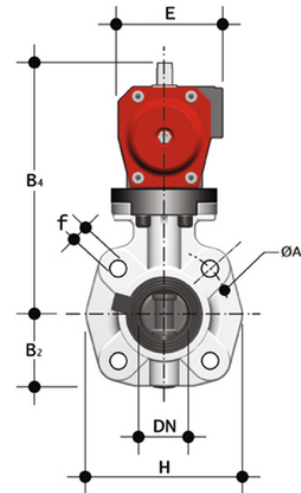

FKOC/CP NC LUG ISO-DIN - Pneumatically actuated butterfly valve DN 65

Pneumatically actuated butterfly valve ISO-DIN Lug version, Normally Closed.

EPDM

Reference	d	DN	PN	B2	H	Z	ΦA	f	U	B4	E
FKOLCNC075E	75	65	10	80	165	46	145	M16	4	239	94

FKM

Reference	d	DN	PN	B2	H	Z	ΦA	f	U	B4	E
FKOLCNC075F	75	65	10	80	165	46	145	M16	4	239	94

All information subject to change.

Please contact us on <https://www.aliasis.co.uk/get-in-touch> for further informations