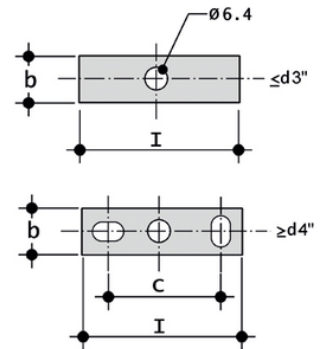

ZAKM - Support de tuyauterie

Support pour tube ASTM PP.

Référence	product.detail.attribute.[["d"]
ZAKM012	1\2\[""]
ZAKM034	3\4\[""]
ZAKM100	1\[""]
ZAKM114	1\1\4\["a","58"],["b","16"],["C","-"],["h","61"],["l","40"],["g","16"]
ZAKM112	1\1\2\["a","68"],["b","17"],["C","-"],["h","67"],["l","50"],["g","17,9"]
ZAKM200	2\[""]
ZAKM212	2\1\2\["a","96"],["b","19"],["C","-"],["h","96"],["l","75"],["g","36"]
ZAKM300	3\[""]
ZAKM400	4\[""]
ZAKM600	6\[""]