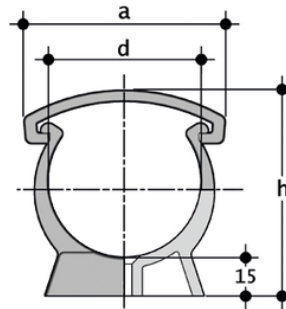

ZAKM - Support de tuyauterie

Support pour tube ASTM PP.

Référence	product.detail.attribute.[["d"]
ZAKM012	1\2\[""]
ZAKM034	3\4\[""]
ZAKM100	1\[""]
ZAKM114	1\1\4\["a","58"],["b","16"],["C","-"],["h","61"],["l","40"],["g","16"]
ZAKM112	1\1\2\["a","68"],["b","17"],["C","-"],["h","67"],["l","50"],["g","17,9"]
ZAKM200	2\[""]
ZAKM212	2\1\2\["a","96"],["b","19"],["C","-"],["h","96"],["l","75"],["g","36"]
ZAKM300	3\[""]
ZAKM400	4\[""]
ZAKM600	6\[""]