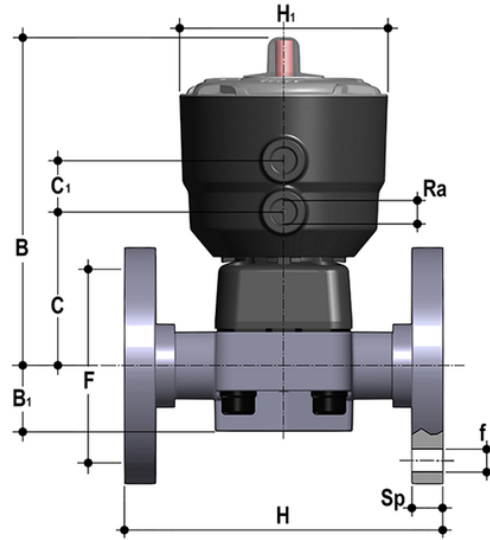

# DKOAV/CP NC – Vanne à membrane à commande pneumatique PN10 DN 15:65

Vanne à membrane à commande pneumatique avec corps monolithique à brides ANSI B16.5 cl. 150 #FF. Fonction normalement fermée.

## EPDM

Référence	product.detail.attribute.[["d"]
DKOAVNC012E	1\2\"
DKOAVNC034E	3\4\"
DKOAVNC100E	1\"
DKOAVNC114E	1" 1\4",[["DN","32"],["PN","10"],["B","163"],["B[5:1]","30"],["C","82"],["C[5:1]","24"],["F","88,90"],["\u00d8f","15.7"],["H","162"],["H[5:1]","97"],["R[5:a]","1\4\""]
DKOAVNC112E	1" 1\2",[["DN","40"],["PN","10"],["B","207"],["B[5:1]","35"],["C","112"],["C[5:1]","24"],["F","98,40"],["\u00d8f","15.7"],["H","180"],["H[5:1]","126"],["R[5:a]","1\4\""]
DKOAVNC200E	2\"
DKOAVNC212E	2" 1\2",[["DN","65"],["PN","10"],["B","245"],["B[5:1]","46"],["C","142"],["C[5:1]","24"],["F","139,70"],["\u00d8f","19"],["H","250"],["H[5:1]","157"],["R[5:a]","1\4\""]

## FKM

Référence	product.detail.attribute.[["d"]
DKOAVNC012F	1\2\"
DKOAVNC034F	3\4\"
DKOAVNC100F	1\"
DKOAVNC114F	1" 1\4",[["DN","32"],["PN","10"],["B","163"],["B[5:1]","30"],["C","82"],["C[5:1]","24"],["F","88,90"],["\u00d8f","15.7"],["H","162"],["H[5:1]","97"],["R[5:a]","1\4\""]

# DKOAV/CP NC – Vanne à membrane à commande pneumatique PN10 DN 15:65

Référence	product.detail.attribute.[["d"
DKOAVNC112F	1\ 1/2",["DN","40"],["PN","10"],["B","207"],["B[5:1]","35"],["C","112"],["C[5:1]","24"],["F","98,40"],["\u00d8","15.7"],["H","180"],["H[5:1]","126"],["R[5:a]","1\ 1/4\""]
DKOAVNC200F	2\ 1/2"
DKOAVNC212F	2\ 1/2",["DN","65"],["PN","10"],["B","245"],["B[5:1]","46"],["C","142"],["C[5:1]","24"],["F","139,70"],["\u00d8","19"],["H","250"],["H[5:1]","157"],["R[5:a]","1\ 1/4\""]