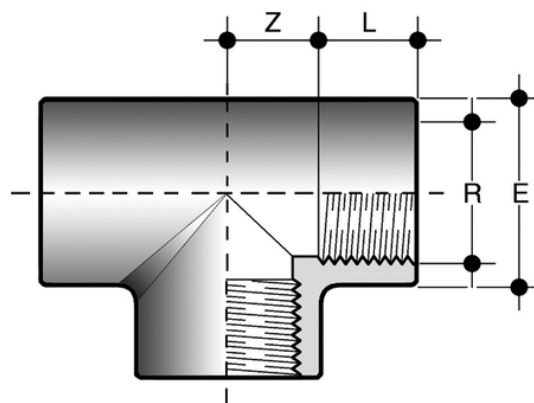

TFV

Raccords filetés - extrémités égales.

Extrémités filetéees femelles Ti 90°.

Référence	product.detail.attribute.[["R"
TFV038	3\8\["]
TFV300	3\["]
TFV212	2\1\2\["PN","16"],["E","91"],["L","30,2"],["Z","55"],["g","640"]]
TFV200	2\["]
TFV112	1\1\2\["PN","16"],["E","61"],["L","21,4"],["Z","37"],["g","260"]]
TFV114	1\1\4\["PN","16"],["E","50"],["L","21,4"],["Z","27"],["g","117"]]
TFV100	1\["]
TFV034	3\4\["]
TFV012	1\2\["]
TFV400	4\["]