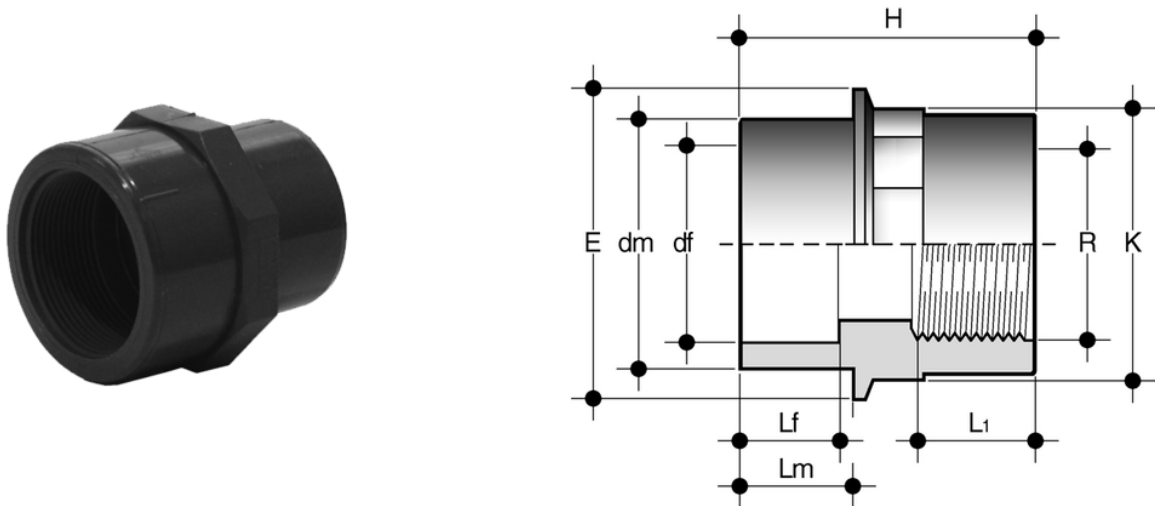

# DIFV\_Fig.A

Accessoires de passage.

Adaptateur df côté femelle pour le collage, dm côté mâle pour le collage, R côté femelle fileté (fig. A).

Référence	product.detail.attribute.[["dm x df x R"
DIFV020016038	20 x 16 x 3\8"
DIFV025020012	25 x 20 x 1\2"
DIFV032025034	32 x 25 x 3\4"
DIFV040032100	40 x 32 x 1"
DIFV050040114	50 x 40 x 1\1\4",["PN","16"],["E","59"],["H","67"],["K","54"],["L[5:1]","21,4"],["Lf","26"],["Lm","31"],["g","66"]]
DIFV063050112	63 x 50 x 1\1\2",["PN","16"],["E","70"],["H","77"],["K","64"],["L[5:1]","21,4"],["Lf","31"],["Lm","38"],["g","129"]]